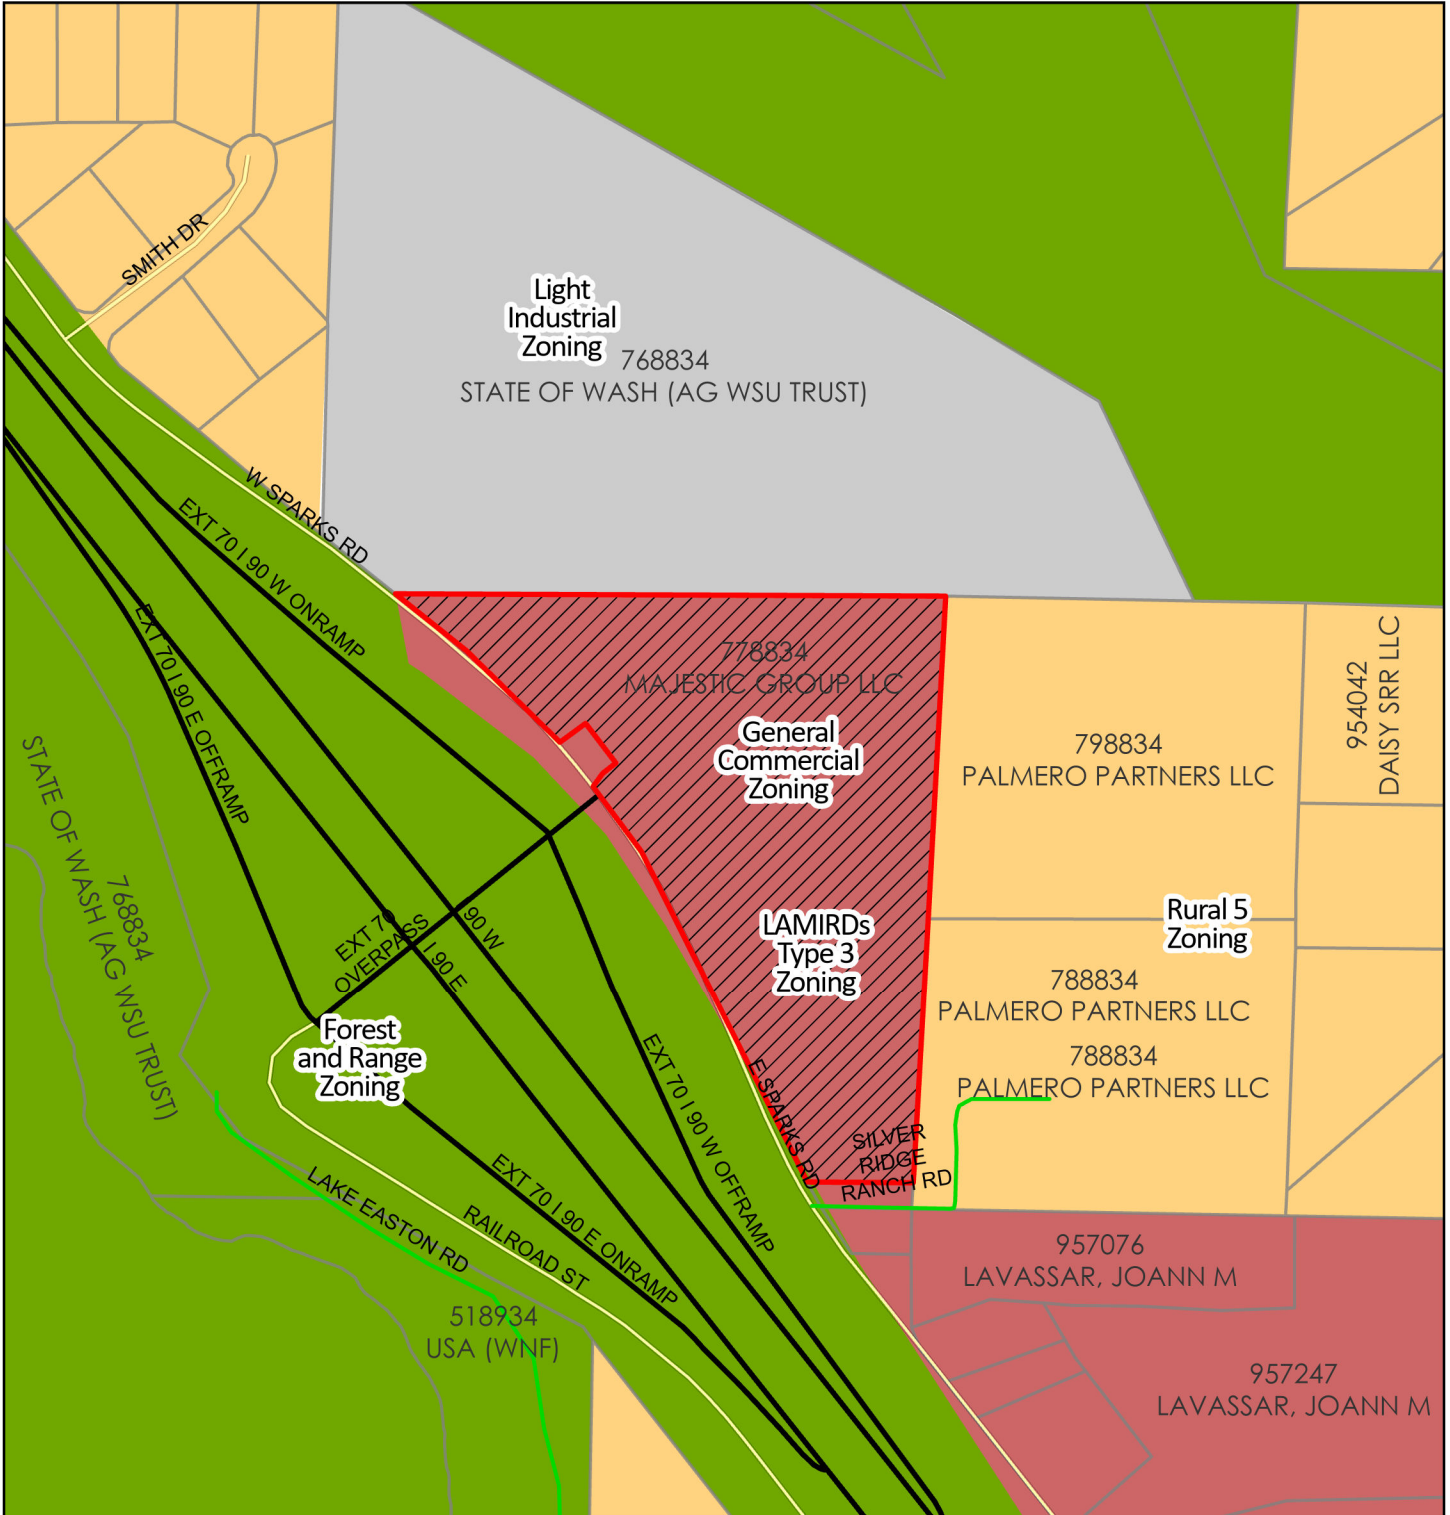

SE-24-00020 Majestic Group

Zoning

Kittitas County GIS

2024

Coordinate System: NAD 1983 StatePlane Washington South FIPS 4602 Feet